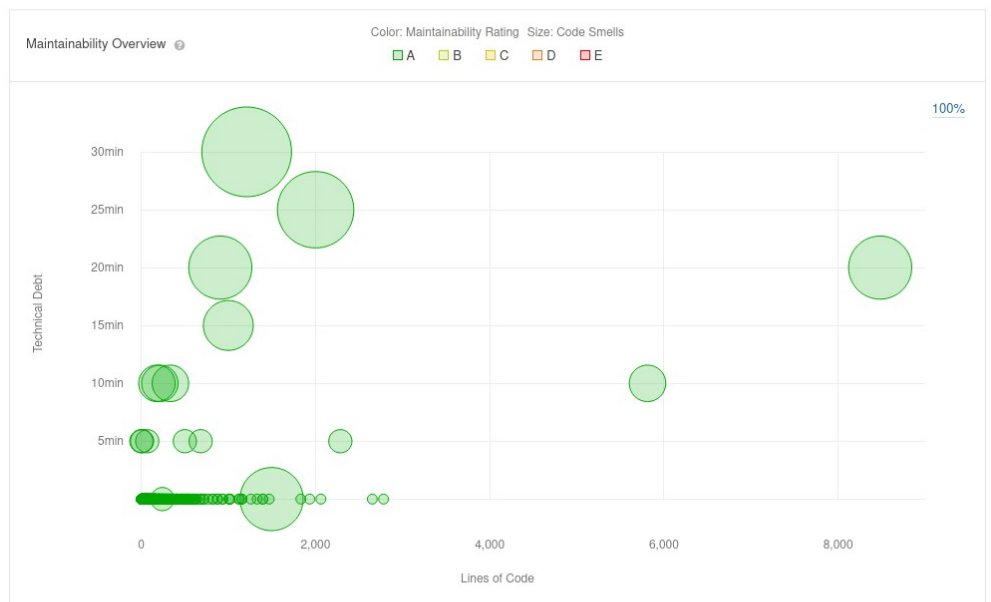

Reliability

與上一版比較	
Bugs	New Bugs
0	0

Security

與上一版比較			
Vulnerabilities	Security Hotspots	New Vulnerabilities	New Security Hotspots
0	0	0	0

軟體截圖畫面

- Project Overview
- > Reliability
- > Security
- ▼ Maintainability Overview
 - Overview
 - Overall
 - Code Smells 41
 - Debt 3h
 - Debt Ratio 0.0%
 - Rating A
 - Effort to Reach A 0
- > Coverage
- > Duplications
- > Size
- > Complexity
- > C++
- > Issues

NDC ODF Application Tools v3 500 / 21,067 files

Project Overview

- Reliability
- Security
- Maintainability
- Coverage
- Duplications
- Size **Lines of Code**
 - Lines of Code 4,575,260
 - Lines 6,789,001
 - Statements 2,421,359
 - Functions 246,990
 - Classes 22,476
 - Files 21,067
 - Big Functions 29,372
 - Big Functions (%) 11.9%
 - Big Functions Lines of Code 1,538,471
 - Big Functions Lines of Code (%) 59.8%
 - Comment Lines 816,987
 - Comments (%) 15.2%
 - Lines of Code in Functions 2,573,020
- Complexity
- C++
- Issues